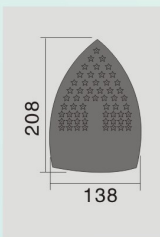

BS-3PCII

电加热熨斗 Steam Electric Iron

SE-2000

SR-3

蒸汽电磁阀
Steam Regulator

ES-1300M

ES-2300M

ES-3200NII