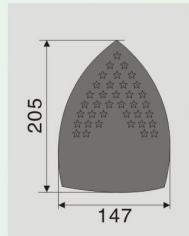

韓國銀星牌工業熨斗

KOREA SILVER STAR IRON SERIES

SILVER STAR®

吊瓶熨斗 Gravity Iron

ES-94AII

ES-300II

全蒸汽熨斗 All Steam Iron

BS-6PCII