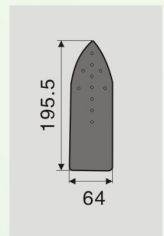

BS-3PCII

电加热熨斗 Steam Electric Iron

SE-2000

SR-3

蒸汽电磁阀
Steam Regulator

ES-1300M

ES-2300M

ES-3200NII