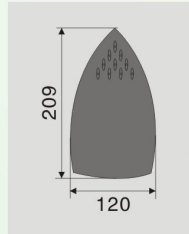

韓國銀星牌工業熨斗

KOREA SILVER STAR IRON SERIES

SILVER STAR®

吊瓶熨斗 Gravity Iron

ES-94AII

ES-300II

全蒸汽熨斗 All Steam Iron

BS-6PCII