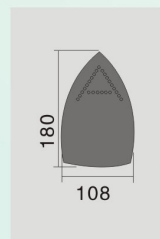

电加热熨斗 Steam Electric Iron

SE-2000