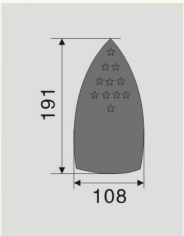

韓國銀星牌工業熨斗

KOREA SILVER STAR IRON SERIES

SILVER STAR®

吊瓶熨斗 Gravity Iron

ES-94AII

ES-300II

全蒸汽熨斗 All Steam Iron

BS-6PCII

BS-3PCII

电加热熨斗 Steam Electric Iron

SE-2000

SR-3

蒸汽电磁阀
Steam Regulator

ES-1300M

ES-2300M

ES-3200NII

新包装
New Packaging

ES-3300M