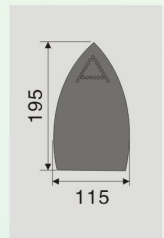

BS-3PCII

电加热熨斗 Steam Electric Iron

SE-2000

SR-3

蒸汽电磁阀
Steam Regulator

ES-1300M

ES-2300M

ES-3200NII