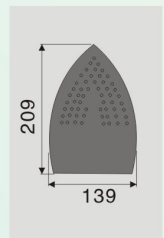

韓國銀星牌工業熨斗

KOREA SILVER STAR IRON SERIES

SILVER STAR®

吊瓶熨斗 Gravity Iron

ES-94AII

ES-300II

全蒸汽熨斗 All Steam Iron

BS-6PCII

BS-3PCII

电加热熨斗 Steam Electric Iron

SE-2000

SR-3

蒸汽电磁阀
Steam Regulator

ES-1300M

ES-2300M

ES-3200NII

新包装
New Packaging

ES-3300M