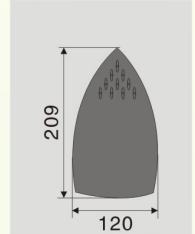

韓國銀星牌工業熨斗

KOREA SILVER STAR IRON SERIES

SILVER STAR®

吊瓶熨斗 Gravity Iron

ES-94AII

ES-300II

全蒸汽熨斗 All Steam Iron

BS-6PCII