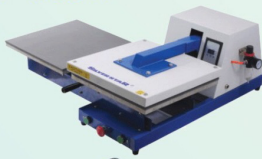

去皱机 Silver Steamer

SR-5000

烫画机 Heat Transfer Press

ST-500A

折叠式烫台 Vacuum Table

SIT-200A

ST-500W

A1	龍牌全蒸汽燙斗 DRAGON Full Steam Iron
HS-600H	
A2	全蒸汽燙斗 Full Steam Iron
CS-8PC	
A3	全蒸汽燙斗 Full Steam Iron
CS-62/160	
A4	日本大阪牌電加熱燙斗 Japan OSAKA Steam Electric Iron
B8-TN	
A5	電加熱燙斗 Electric Steam Iron
CS-1300M	
A6	意大利Macpi電加熱燙斗 Italy Macpi Electric Steam Iron
033.30	
A9	粘襯專用斗 Fusing Iron